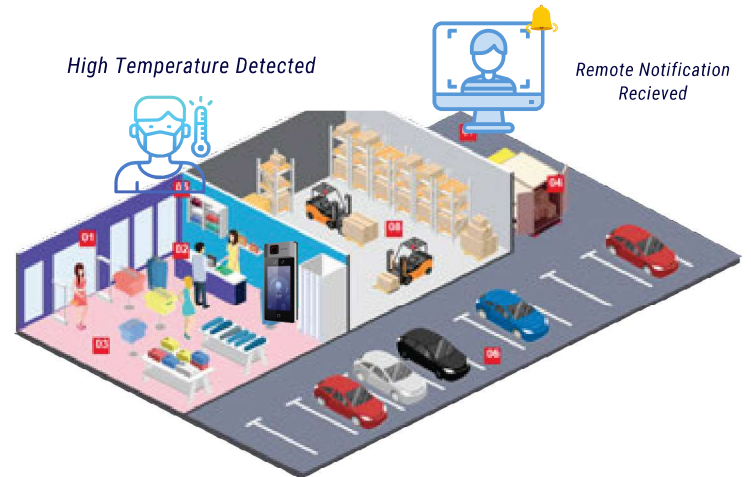

Thermographic
Cameras

Face Mask Detection

Remote Monitoring

Social Distancing
Detection

THERMAL TEMPERATURE SCREENING SOLUTIONS

Grocery Stores

Hikvision offers **unobtrusive** and **scalable** solutions for temperature screening, distance monitoring, and mask use for employees and customers.

Our solutions allow you to:

- Monitor workforce health and provide early detection of symptoms
- Monitor social distancing and protective equipment
- Efficiently implement changes to policies and procedures
- Provide Temperature Checks
- Remotely manage the system through our app or client software
- People Counting (in and out) to manage maximum occupancy

Highly Accurate Thermal and Optical Cameras includes Smart Features such as an Audible "No Mask Warning" and "Social Distancing Detection"

Thermographic Module
with Mask Detection

Dual Lens People
Counting